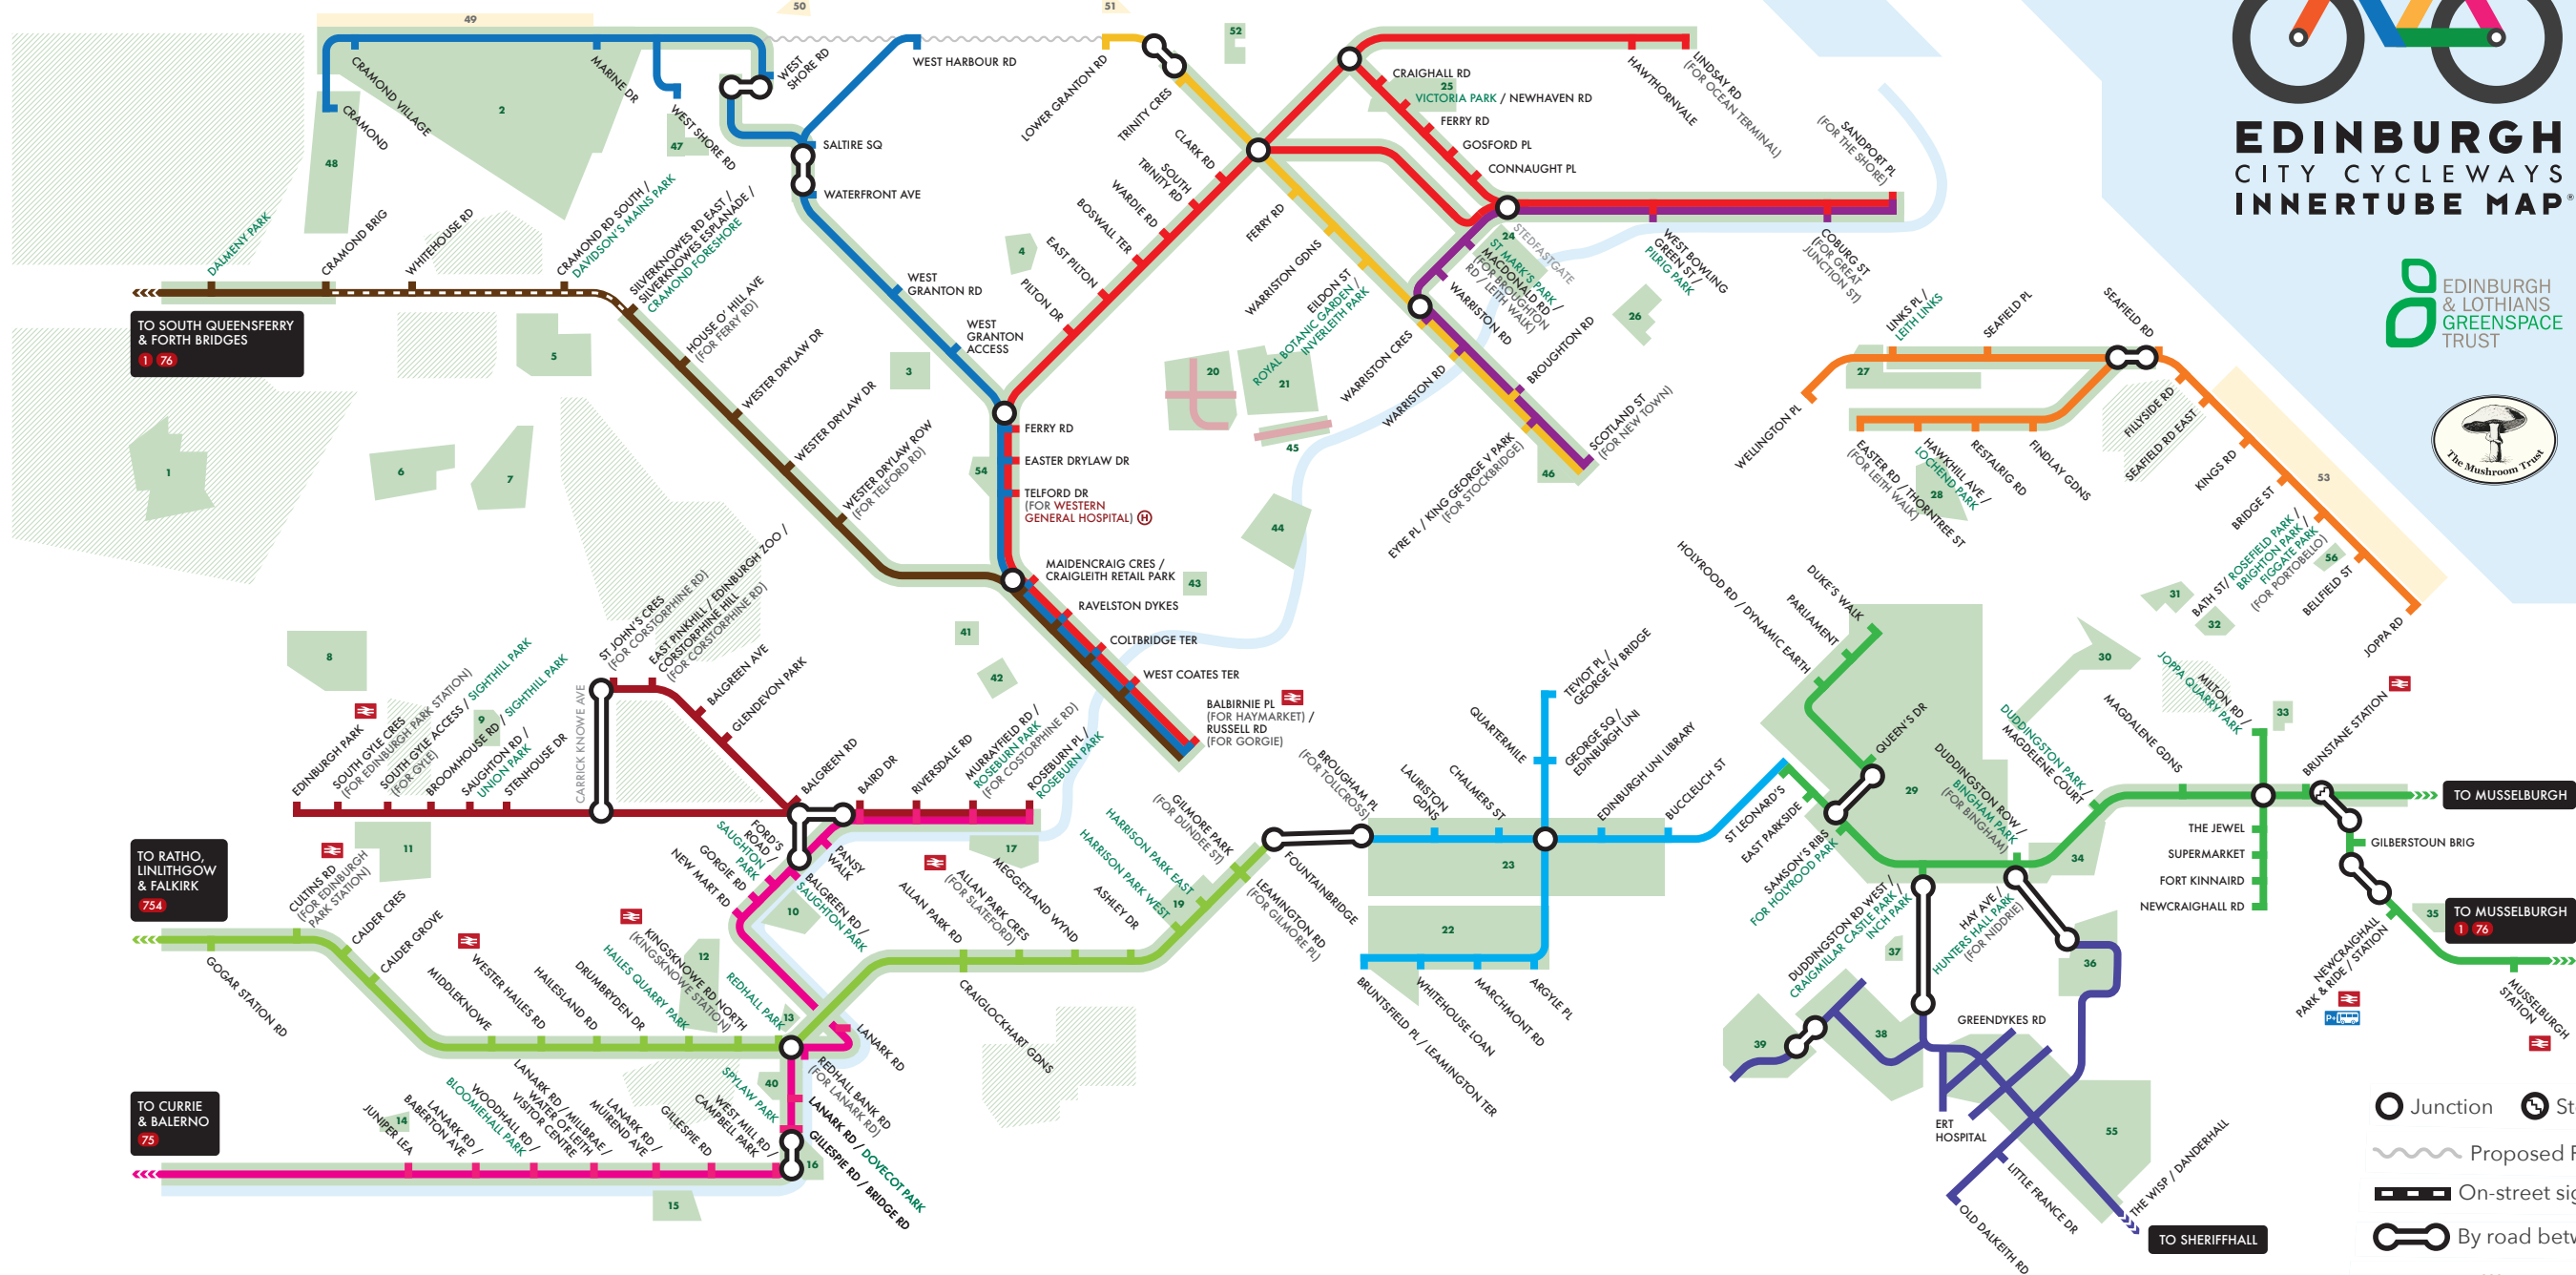

**EDINBURGH**  
CITY CYCLEWAYS  
INNERTUBE MAP®

EDINBURGH & LOTHIAN'S  
GREENSPACE  
TRUST

- Junction
- Steps
- Proposed Route
- On-street signposted route
- By road between two paths
- Park
- Other Green Space
- Beach

**ROSEBURN – BALERNO (along Water of Leith)**

- 10 Saughton
- 14 Bloomiehall
- 15 Campbell
- 16 Spylaw
- 40 Dovecote
- 17 Roseburn

**HAYMARKET – OCEAN TERMINAL / THE SHORE**

- 25 Victoria
- 26 Pilrig
- 41 Ravelston
- 42 Ravelston Woods
- 43 Orchard Brae
- 54 Easter Drylaw

**HAYMARKET – SILVERKNOWES / DALMENY**

- 1 Cammo Country Park
- 5 Davidson's Mains
- 6 Drum Brae
- 7 Clermiston
- 41 Ravelston
- 42 Ravelston Woods
- 43 Orchard Brae

**NEW TOWN – THE SHORE**

- 24 St Mark's
- 26 Pilrig
- 44 St Bernard's Well, Water of Leith
- 45 Rocheid Path
- 46 King George V

**CANONMILLS – TRINITY**

- 20 Inverleith
- 21 The Botanics
- 44 St Bernard's Well, Water of Leith
- 45 Rocheid Path
- 46 King George V
- 51 Wardie Beach
- 52 Starbank

**GUIDE TO ICONS:**

- Playpark
- Water
- Outdoor Gym
- Skatepark
- Mountain Bike Trail
- Playing Field
- Woodland
- Golf
- Gardens