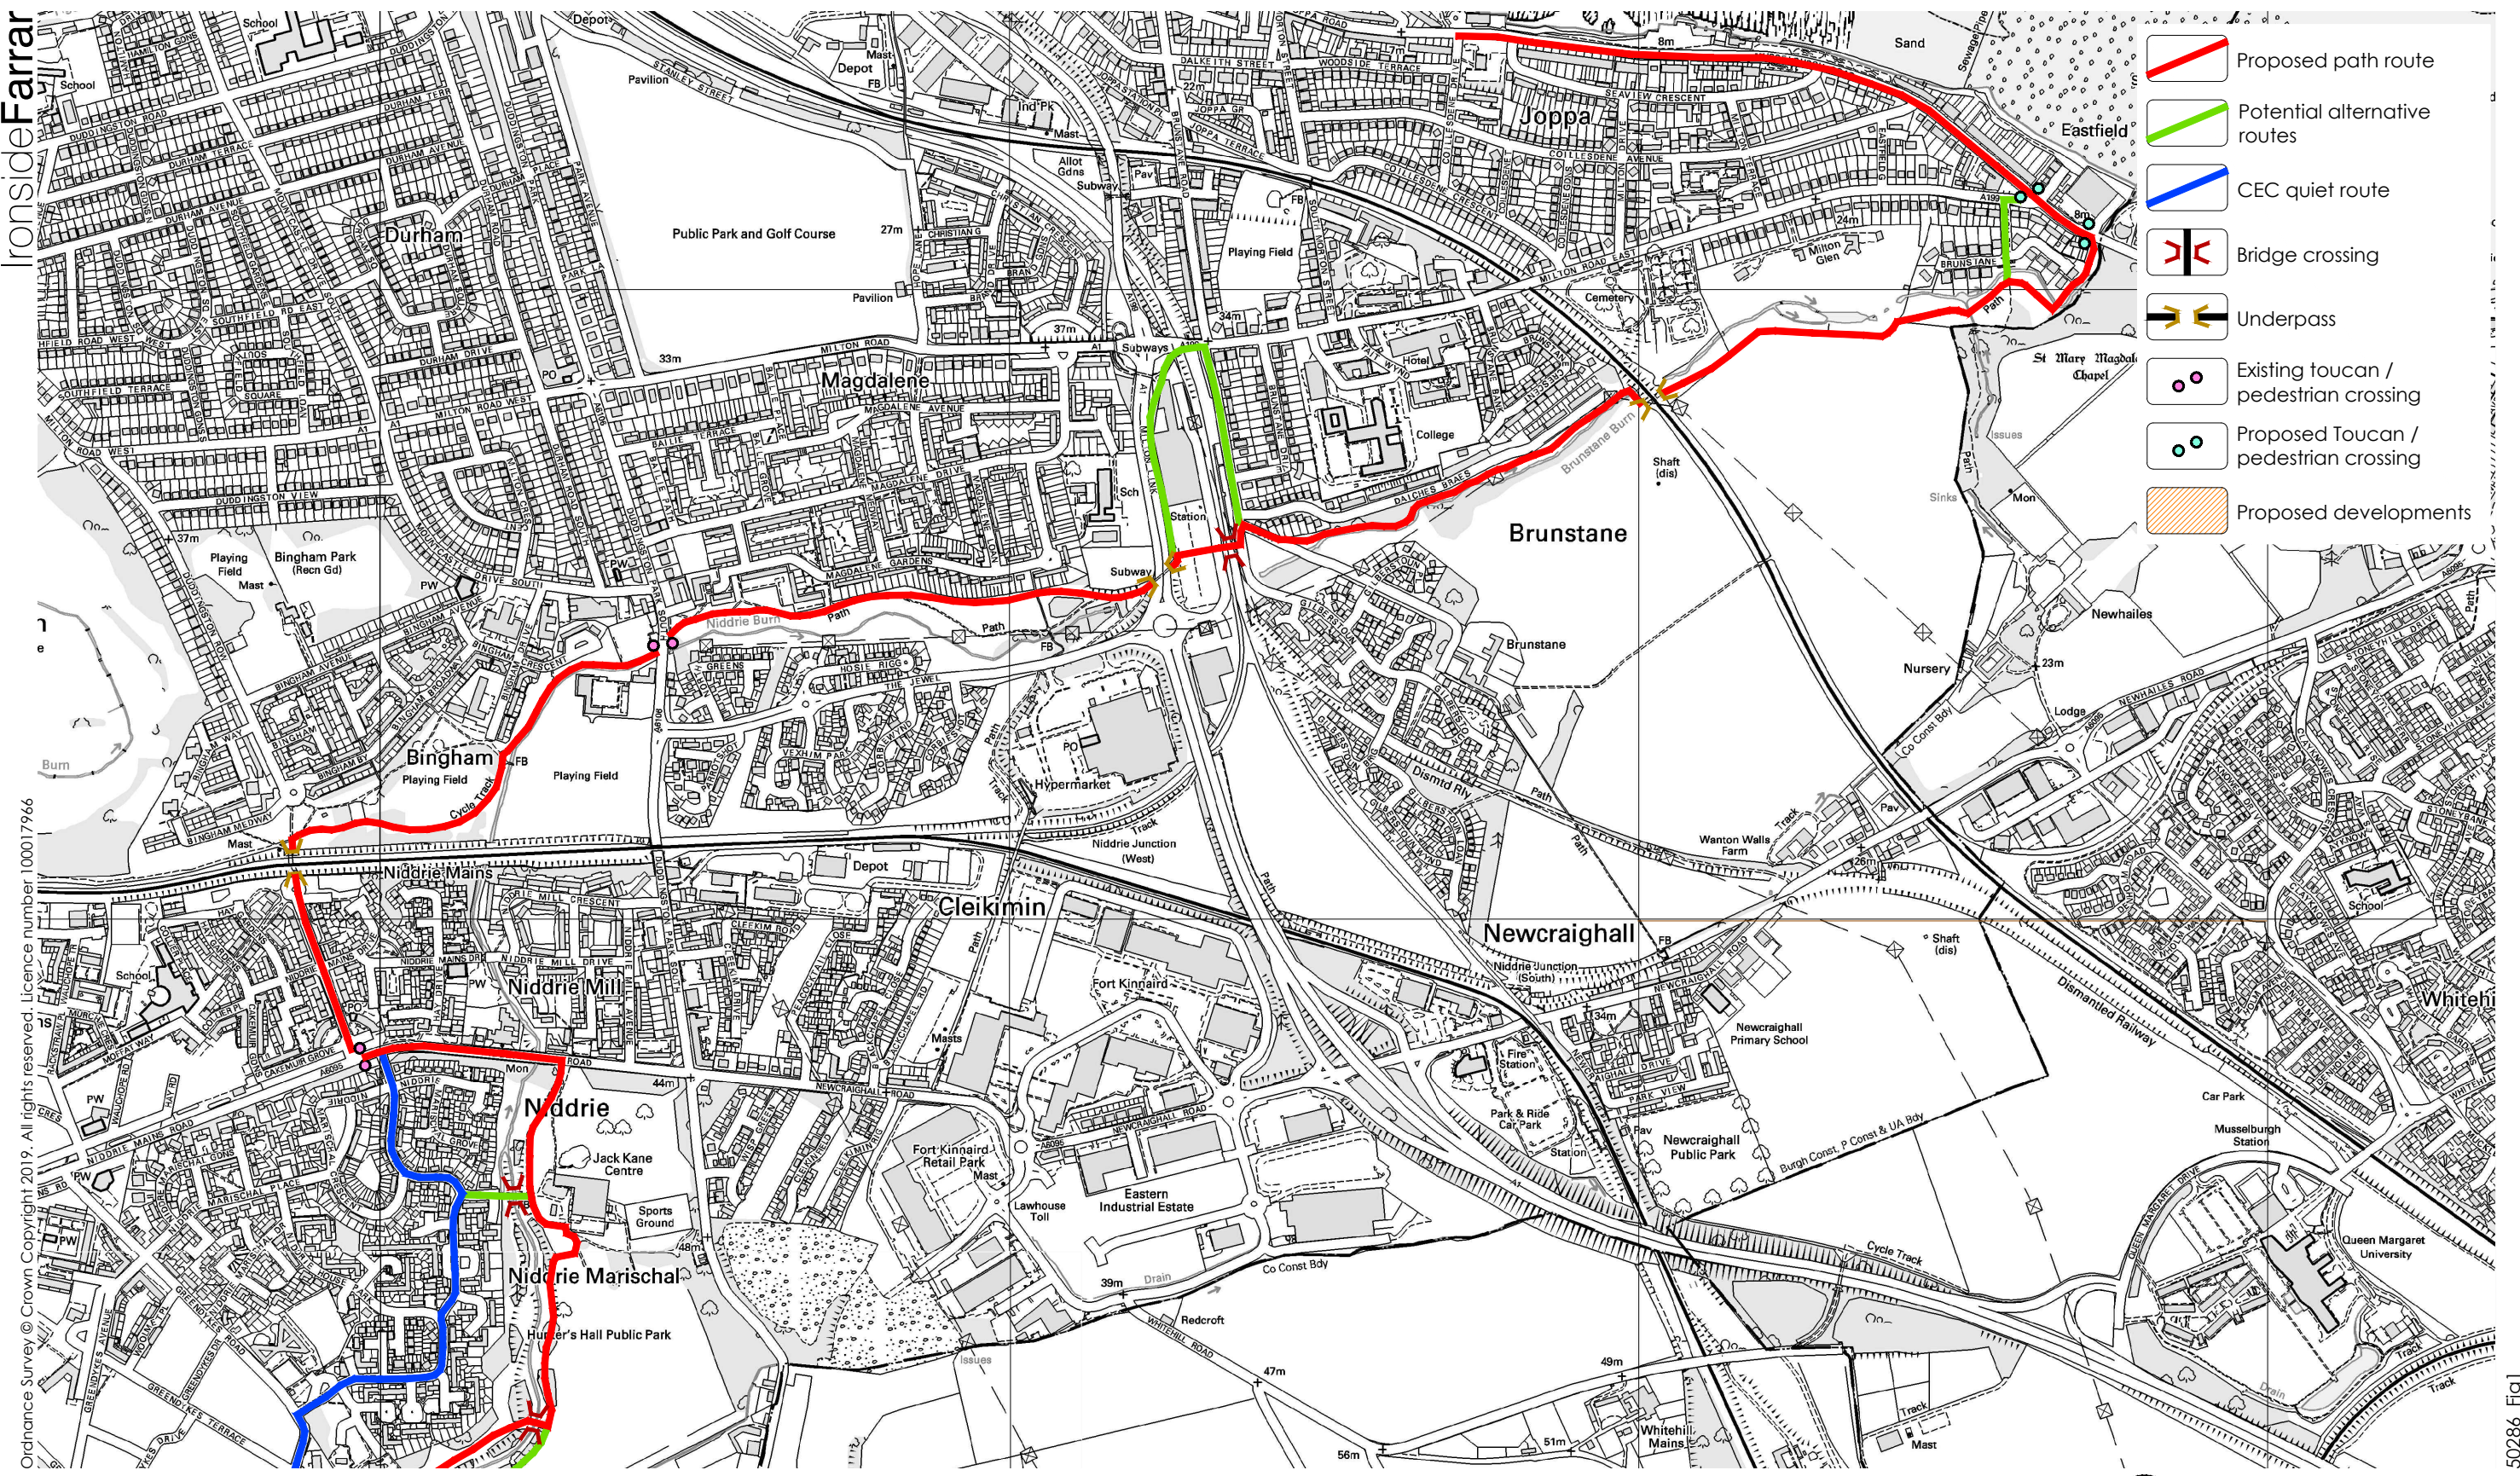

FIGURE 1a PENTLANDS TO PORTOBELLO WALKING / CYCLING ROUTE

Ironsides Farrar

Ordnance Survey © Crown Copyright 2019. All rights reserved. Licence number 100017966

50286_Fig1