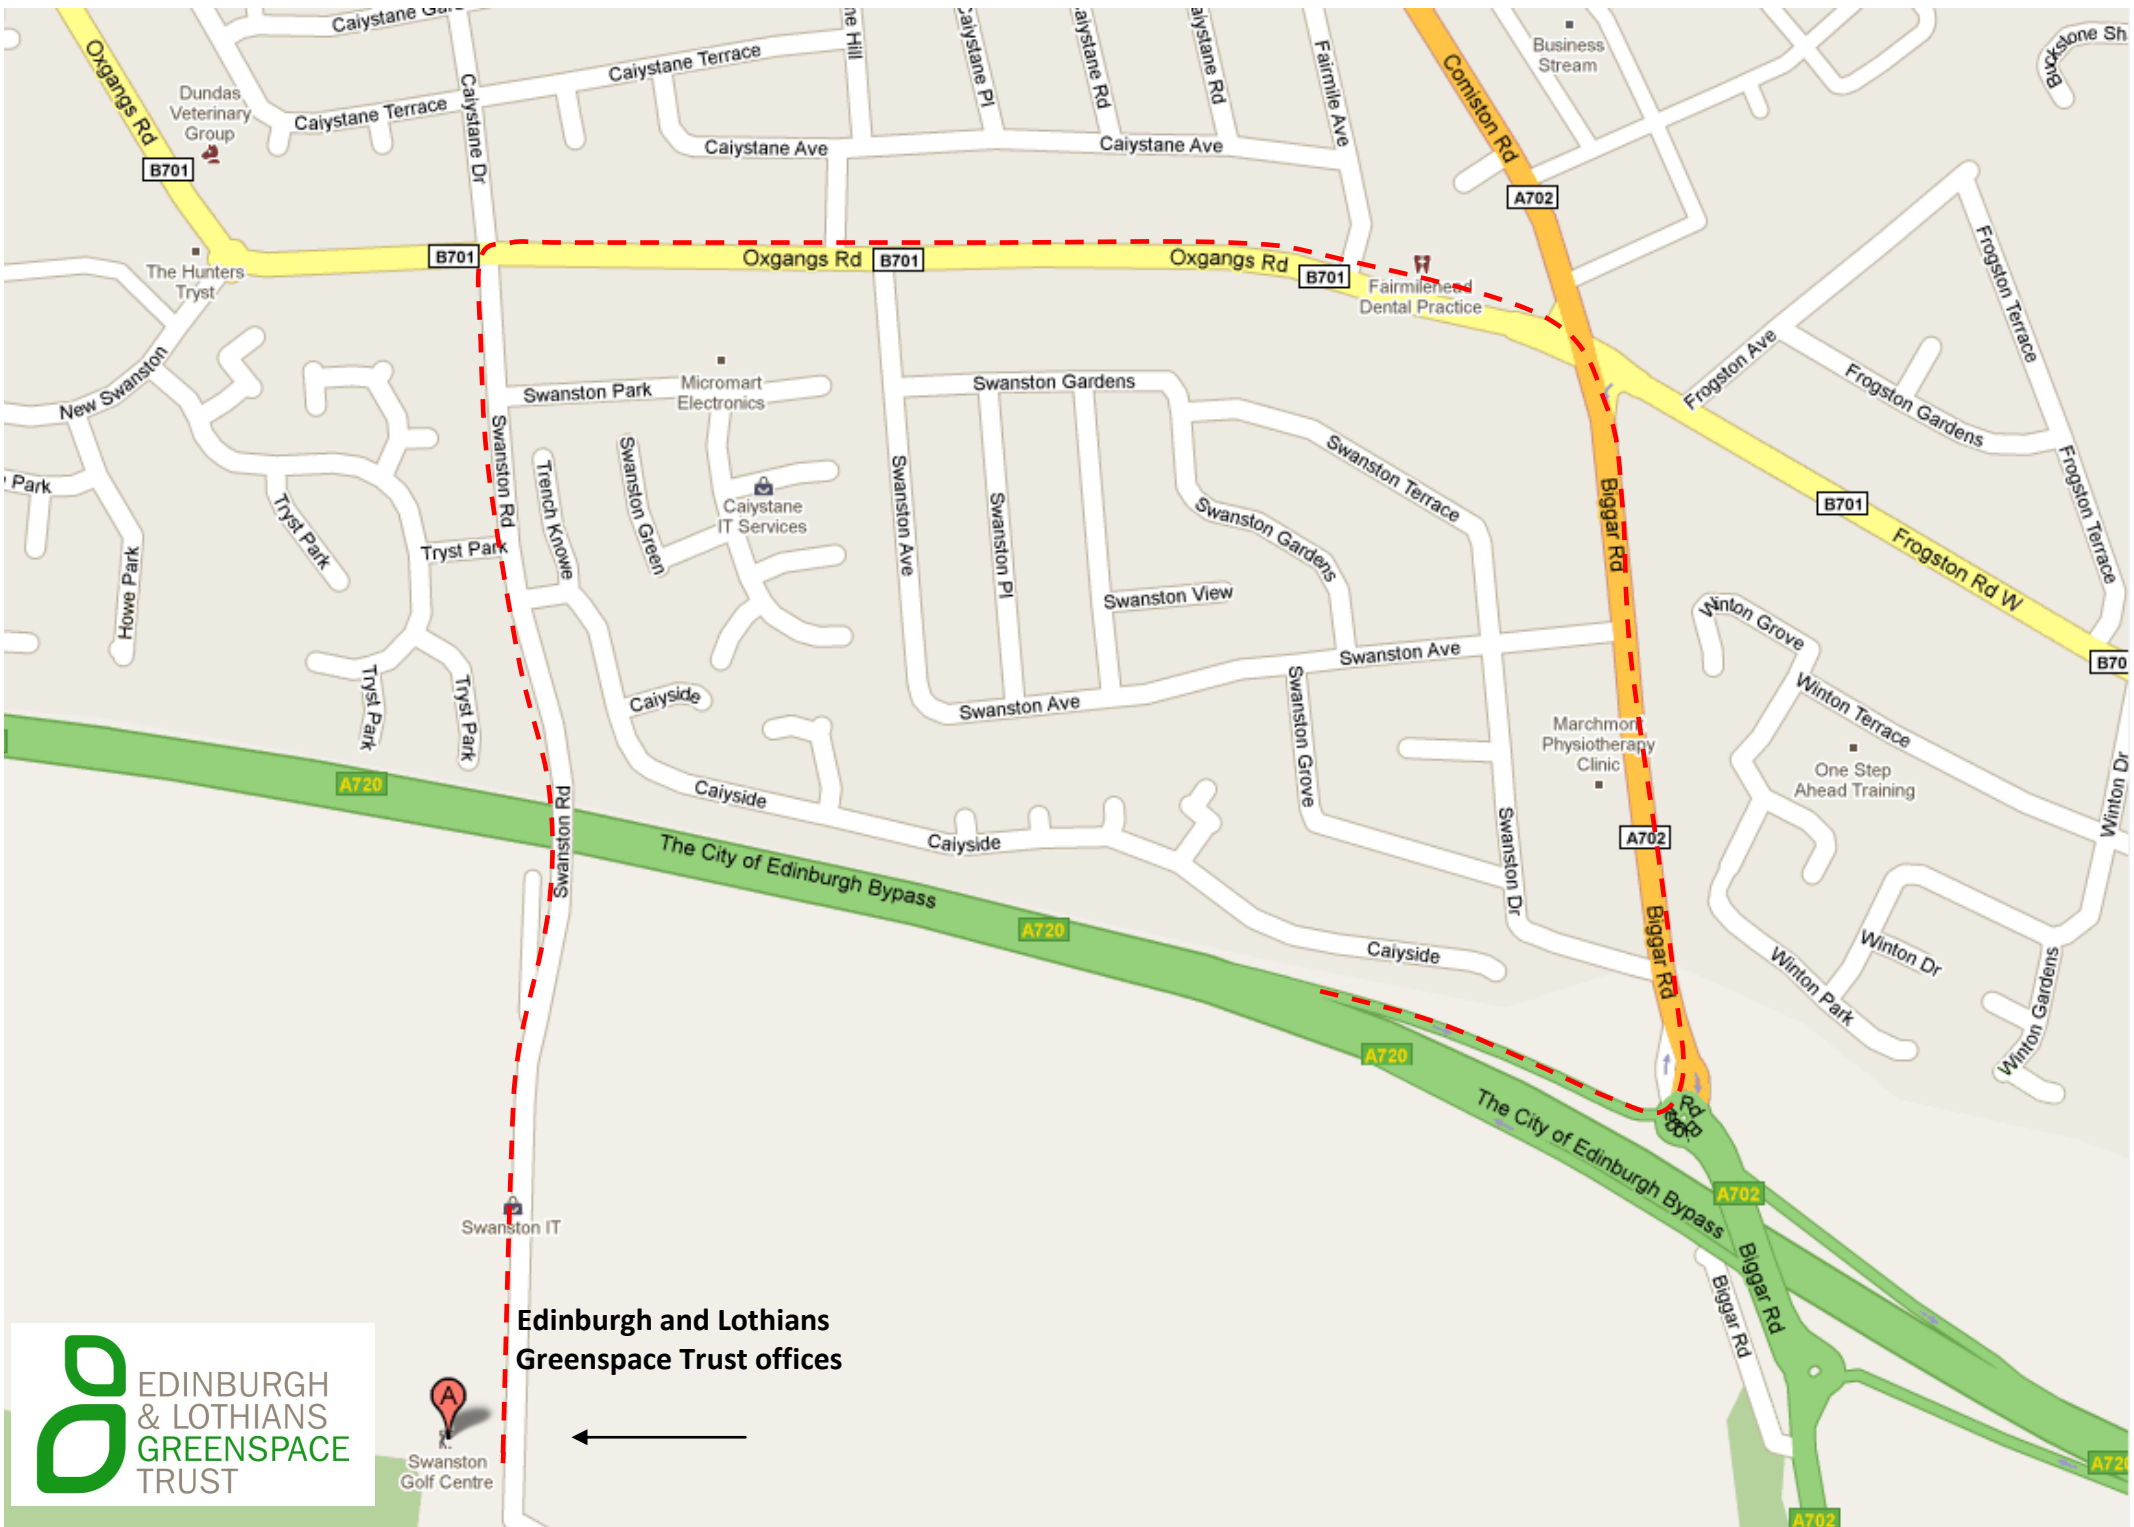

Edinburgh and Lothians
Greenspace Trust offices

EDINBURGH
& LOTHIAN'S
GREENSPACE
TRUST

**Edinburgh and Lothians
Greenspace Trust offices**

Swanston
Golf Centre